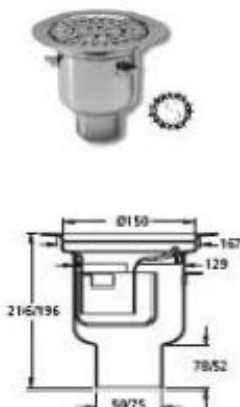

Odtokové guličky PURUS SJOBO - nehrdzavujúca oceľ

Floor gullies in stainless steel dim.150mm.

711 80 91	SIGYN 50 R Removable water trap and grating in stainless steel. Outlet dim. 50mm. Capacity 2 l/sec.	1
711 80 92	SIGYN 50 P Removable water trap and grating in plastic. Outlet dim. 50mm. Capacity 2 l/sec.	1
711 80 85	SIGYN 75 R Removable water trap and grating in stainless steel. Outlet dim. 75mm. Capacity 3 l/sec.	1
711 80 71	SIGYN 75 P Removable water trap and grating in plastic. Outlet dim. 75mm. Capacity 3 l/sec.	1

711 80 89	BALDER 50 R Removable water trap and grating in stainless steel. Outlet dim. 50mm. Capacity 2 l/sec.	1
711 80 90	BALDER 50 P Removable water trap and grating in plastic. Outlet dim. 50mm. Capacity 2 l/sec.	1
711 80 81	BALDER 75 R Removable water trap and grating in stainless steel. Outlet dim. 75mm. Capacity 3 l/sec.	1
711 80 70	BALDER 75 P Removable water trap and grating in plastic. Outlet dim. 75mm. Capacity 3 l/sec.	1

Nehrdzavujúca oceľ s plastovým krytom - odolná kyselinám

715 24 20	SIGYN 50 P outlet	
715 24 10	SIGYN 75 P outlet Capacity 2,7 l/sec.	

715 24 19	BALDER 50 P outlet	1
715 24 09	BALDER 75 P outlet	1