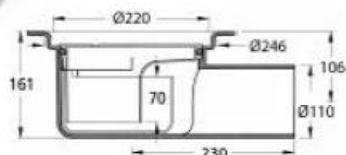

Removable water trap and grating in plastic.

Floor gullies in cast iron dim. 220mm

710 28 19

BIGG 110 E

Removable water trap and grating in plastic
Outlet dim. 110 mm. Capacity 6 l/sec.

711 80 84

RAN stainless

In acid resistant stainless steel dim. 150mm.