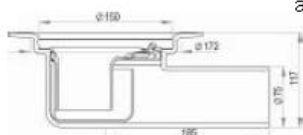

Odtokové guličky PURUS SJOBO - liatina ocel'

710 21 72

LOD MA 75 E

Removable water trap and grating in plastic.
Bottom outlet 75mm. Capacity 3 l/sec.

Floor gullies in cast iron dim. 150mm

710 26 51

S/50 L MA 75 E

Removable water trap and grating in plastic.

Floor gullies in cast iron dim. 220mm

710 28 19

BIGG 110 E

Removable water trap and grating in plastic
Outlet dim. 110 mm. Capacity 6 l/sec.

711 80 84

RAN stainless

In acid resistant stainless steel dim. 150mm.