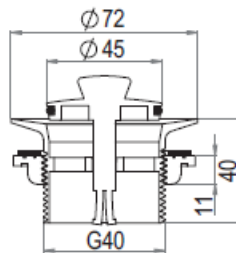

Article no.

857 34 25

857 34 27

857 34 28

807 54 15

Name of item, description

A) PUM - Basin waste outlet with overflow

B) PUM - Basin waste outlet without overflow, H=60

C) PUM - Basin waste outlet without overflow, H=90

D) PUM outlet cassette

Outlet, with pull-up plug

Article no: 857 02 40

Material: Chrome brass

Misc: Ø40 mm.

Pop-up Outlet, bend

Article no: 807 61 24

Material: Chrome brass/PP (elbow)

Misc: Pop-up, Ø40xØ32 mm. Spring-loaded cover that opens or closes by pressing it.

5- Gumené tesnenia/redukcie, spojky

- Jednoúčelové/ kombinované
- Materiál TPE(plastic) alebo EPDM(Guma)
- Široká škála priemerov 32 mm – 178 mm v závislosti od aplikácie