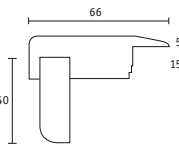

Thresholdmoulding for 8-12mm 44 x 12, 2.00 rm

Oak	•	
Ash	•	
Beech	•	
Walnut	•	

	Lacquer	Unfinished
Solid Stairnoses		
Stair nose for 8.5mm 48 x 19, 2.00 rm		
Oak	•	•
Maple	•	
Beech	•	
Walnut	•	

	Lacquer	Unfinished
Stair nose / landing profile for 13-14mm 66 x 20mm + 40 x 14mm, 2.00 rm		
Oak	•	•
Maple	•	
Beech	•	
Walnut	•	