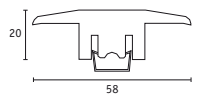

Thresholdmoulding for 13-17mm 58 x 20, 2.00 rm

Oak	•	•
Ash	•	
Ash White	•	
Beech	•	
Oak Brushed	•	
Oak Lime Stone Brushed	•	
Oak Old Brown Brushed	•	
Oak Old Grey Brushed	•	
Oak Urban Grey Brushed	•	
Oak Blonde Brushed	•	
Ash Ivory	•	
Walnut	•