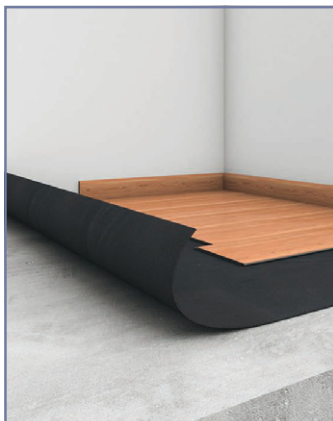

Tarkoflat Loose-lay

- Ready-to-use solution to reduce slight unevenness by up to 1.5mm depth.
- Ideal choice to protect floor during temporary installations.
- Quick and easy to install solution.

Material: calandered PVC foil, loose-lay (naked)

Tarkoflat Self-adhesive

- Ready-to-use solution to reduce slight unevenness by up to 1.5mm depth.
- Quick and easy to install solution.
- Environmentally-friendly solution (no adhesive needed).

Material: calandered PVC foil, loose-lay (naked)

Total weight: 1,500g per m²

Total thickness: 1.0mm

Article code: 3569004 - Grey

Compatible with: LVT glued (planks and tiles)

ACCESSORIES FOR ALL TYPES OF FLOORING

UNDERLAYERS

SOLUTION FOR ACOUSTIC COMFORT

Tarkomfort Premium