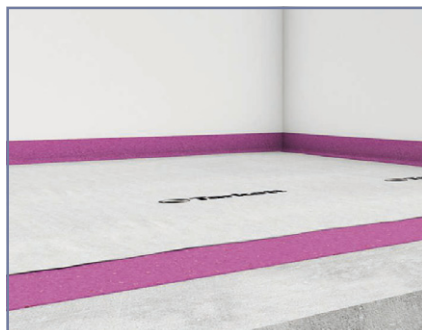

Total weight: 2,000g per m²

Total thickness: 1,2mm

Article code: 1295028 - Grey

Compatible with: ceramic tiles

SOLUTION FOR FLOOR PROTECTION

Tarkoprotect 180 & 240

- High-performance protection and safety and perfect grip to flooring.
- Cost-effective solution by avoiding cleaning or replacement.
- Loose-lay installation to be removed easily and re-used.
- Tarkoprotect 240: absorption of up to 1L of liquid per m²